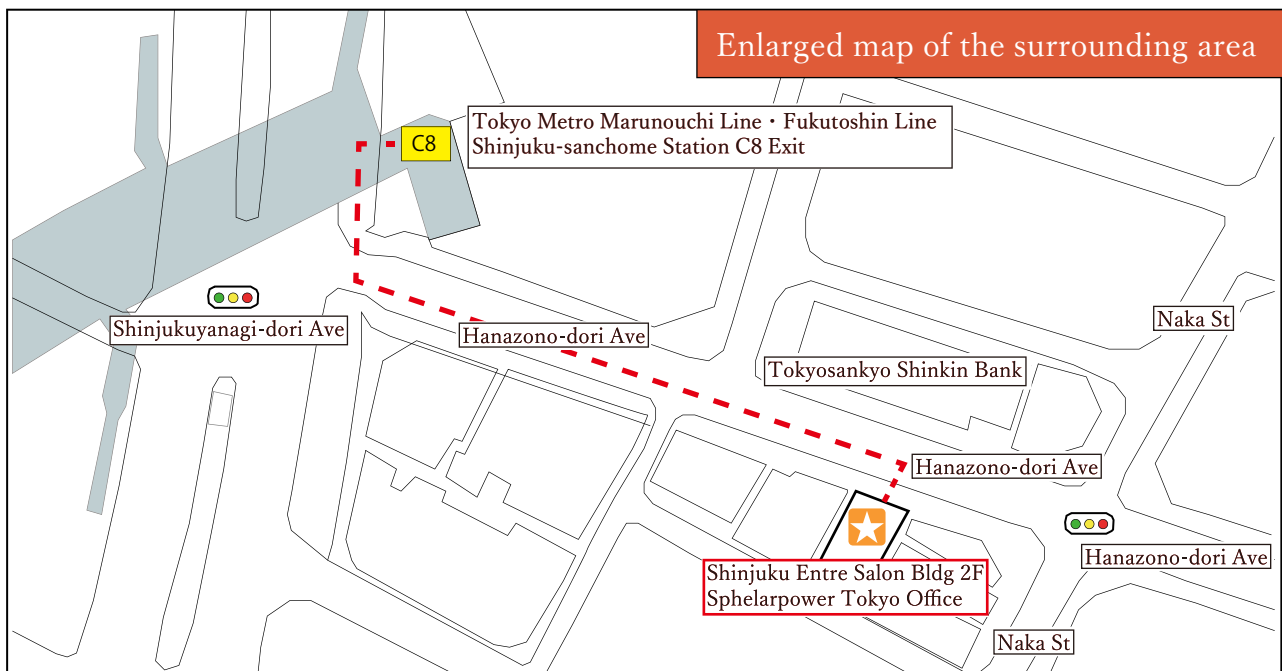

Tokyo Office★

2F 2-12-13 Shinjuku Shinjuku-ku Tokyo 160-0022 Japan Tel. +81-3-6823-7345

- ◆ 1 minute walk from Shinjuku-sanchome Station Exit C8 on the Tokyo Metro Marunouchi Line or Fukutoshin Line

※ Go up the stairs at Exit C8. When you reach the ground level, turn left immediately. Turn left again and cross the pedestrian crossing in front of you, then turn left immediately. If you go straight on Hanazono-dori Ave, you will see a building with a standing signboard “Shinjuku Entre Salon” on the right side. Please come to the reception on the 2nd floor using the elevator.

- ◆ 8 minutes walk from JR Shinjuku Station East Exit
- ◆ 4 minutes walk from Isetan Shinjuku Store