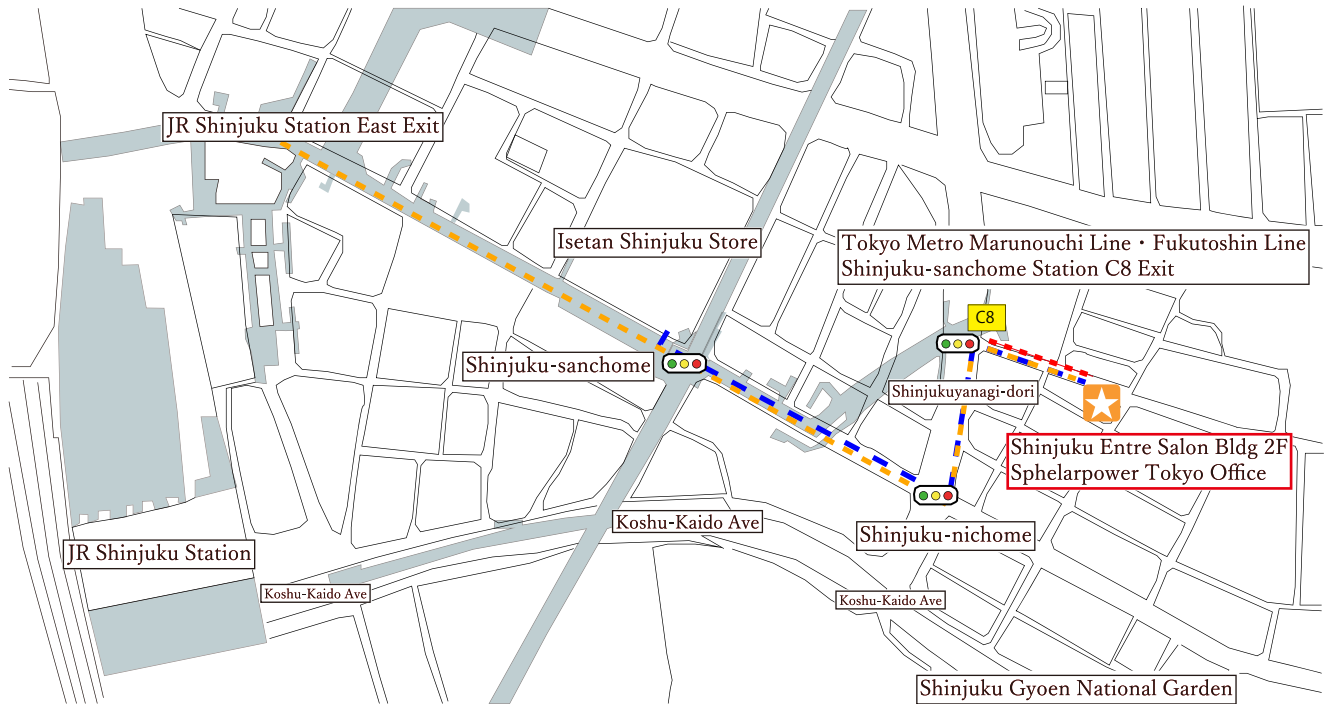

Tokyo Office★

2F 2-12-13 Shinjuku Shinjuku-ku Tokyo 160-0022 Japan Tel. +81-3-6823-7345

- ◆ 1 minute walk from Shinjuku-sanchome Station Exit C8 on the Tokyo Metro Marunouchi Line or Fukutoshin Line

※ Go up the stairs at Exit C8. When you reach the ground level, turn left immediately. Turn left again and cross the pedestrian crossing in front of you, then turn left immediately. If you go straight on Hanazono-dori Ave, you will see a building with a standing signboard “Shinjuku Entre Salon” on the right side. Please come to the reception on the 2nd floor using the elevator.

- ◆ 8 minutes walk from JR Shinjuku Station East Exit
- ◆ 4 minutes walk from Isetan Shinjuku Store